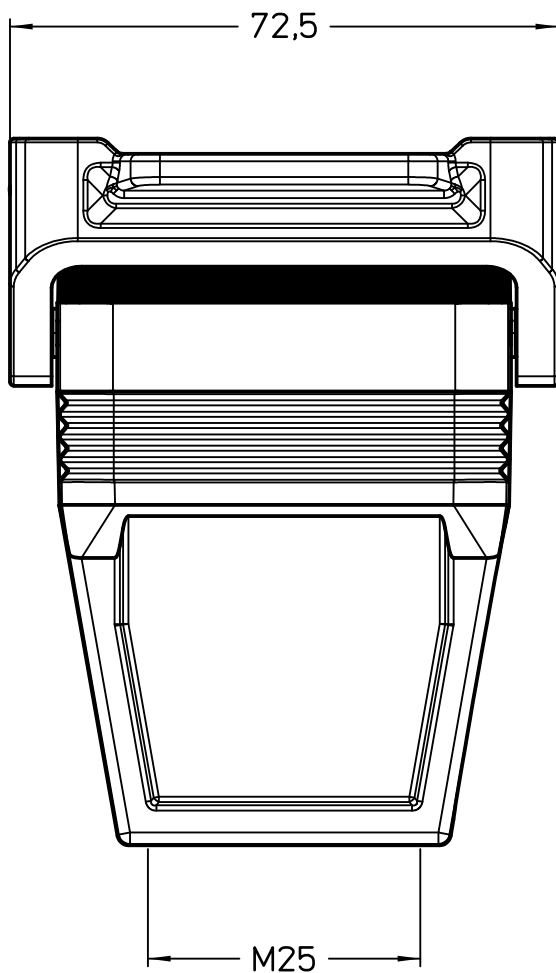

Diritti riservati All rights reserved

1

2

3

Dimensions  
in mm

Simplified representation with dimensions without tolerance

Original Size A4

JMPFV 06LG25

Date 14/11/23

hood, size "44.27", 1x M25 top entry,

Sign. G. Renna

with 1 Jei-P lever

Scale  
1:1

1

2

3