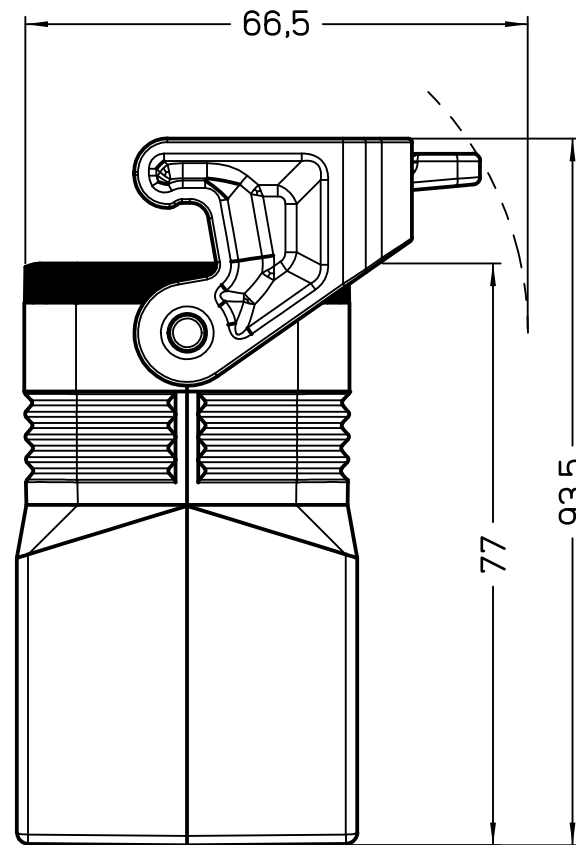

Diritti riservati All rights reserved

1

2

3

Dimensions  
in mm

Simplified representation with dimensions without tolerance

Original Size A4

JMPFV 06LG25

Date 14/11/23

hood, size "44.27", 1x M25 top entry,

Sign. G. Renna

with 1 Jei-P lever

Scale  
1:1

1

2

3